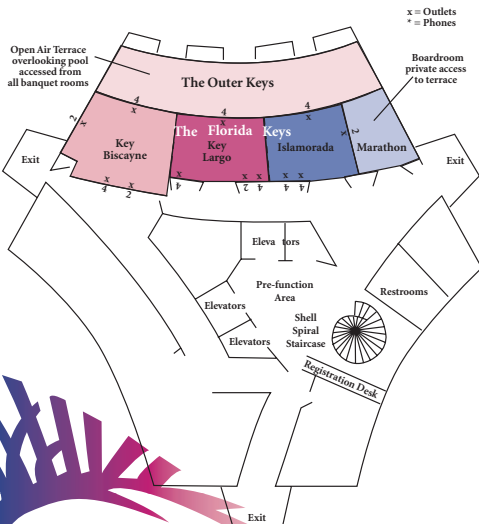

Group & Meeting Benefits

Our 18 story, full-service hotel is extraordinarily group and meeting friendly. Our registration, meeting, dining, recreational and sleeping facilities are conveniently centralized around our elevator banks making it easy to plan and control your group or meeting activities. Our meeting and banquet space is situated on the mezzanine level along with, our management and support staff, and can be easily accessed by elevator or by spiral staircase from the lobby. Our meeting rooms and screened in terrace can accommodate most small meetings of up to 100 and banquets up to 150. Our four penthouse atrium suites may be used for small board meetings and executive or group leader receptions. Our experienced, friendly staff, our flexible facilities, our terrific location and our very competitive pricing make us one of the best group and meeting values in the Orlando area.

For Reservations Call
800-348-3765

2000 Hotel Plaza Blvd. / P.O. Box 22205
Lake Buena Vista, Florida 32830

Phone (407) 828-2424 • Fax (407) 827-6390

www.orlandoresorthotel.com